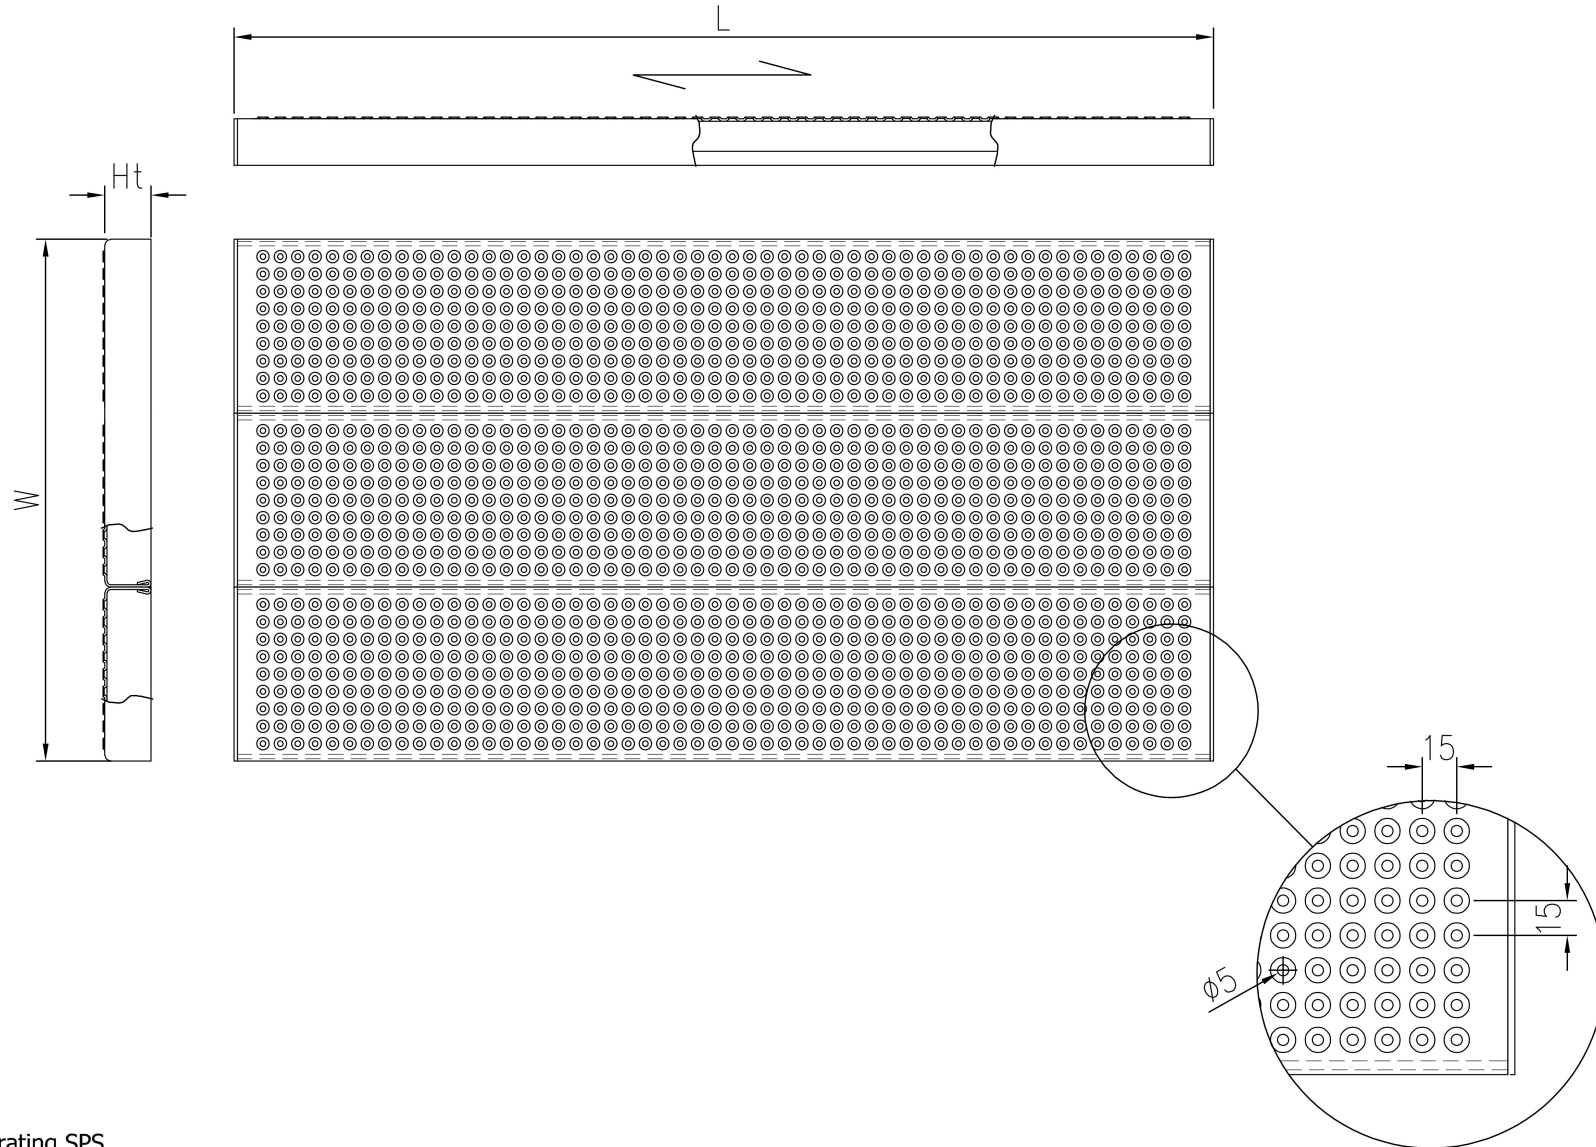

### Specifications

Heel proof	
Slip resistance	C acc. to DIN 51097
Free area	9 %
Upward grip holes	dia. 5
C-C grid	15 x 15 mm
Ball proof	15 mm in accordance with EN ISO 14122-2 20 mm in accordance with EN ISO 14122-2 35 mm in accordance with EN ISO 14122-2

**Other materials available**

---

Steel

---

Stainless steel

---

**PCP** Product name  
OPTIMO Plank Grating SPS